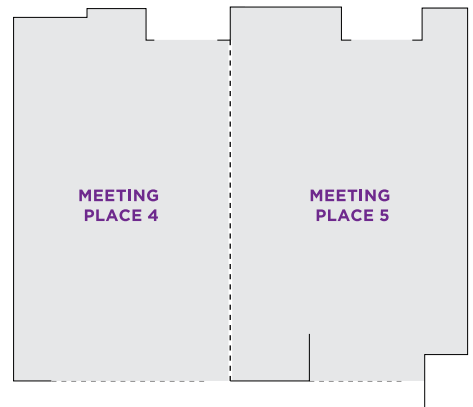

THE *perfect* MEETING NEEDS THE *perfect* PLACE

ROOM DIMENSIONS & CAPACITIES

ROOM NAME	ROOM DIMENSIONS L X W X H	SQUARE METRES	 BANQUET	 RECEPTION	 CLASSROOM	 THEATRE	 BOARD ROOM	 U-SHAPE
MEETING PLACE 1	7.95M X 4.35M X 3.1M	30	20	20	12	20	10	14
MEETING PLACE 2	7.95M X 4.5M X 3.1M	40	20	20	12	20	10	14
MEETING PLACE 1 & 2	10.5M X 13.7M X 3.1M	70	40	40	24	32	20	24
MEETING PLACE 3	6.2M X 4.2M X 3.1M	26	18	18	8	18	8	8
MEETING PLACE 4	10.5M X 6.65M X 3.1M	75	40	40	24	30	12	24
MEETING PLACE 5	9.3M X 7.05M X 3.1M	75	40	40	24	30	12	24
MEETING PLACE 4 & 5	10.5M X 13.7M X 3.1M	150	80	80	48	80	30	42